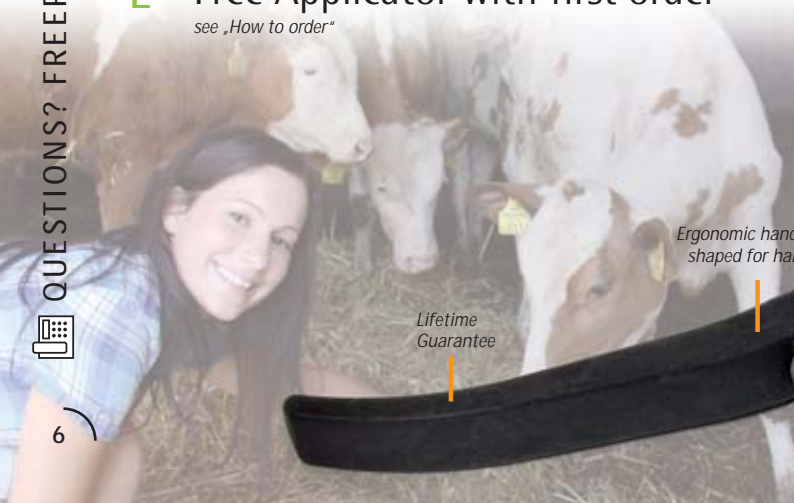

Startag®

QUESTIONS? FREEPHONE: 0800 838 882

- Tamperproof
- DEFRA Approved **YE**
- DARDNI Approved **YE**
- ⊖ 24hr Replacements
  Ordered before 3 pm despatched same day - see „How to order“ Page 52
- Ⓜ Electronic Version available
- £ Free Applicator with first order*
  see „How to order“

Lifetime Guarantee

Ergonomic handle shaped for hand

All Nylon Design

Clear laser printing etched deep into the plastic

Low cost, easy to use