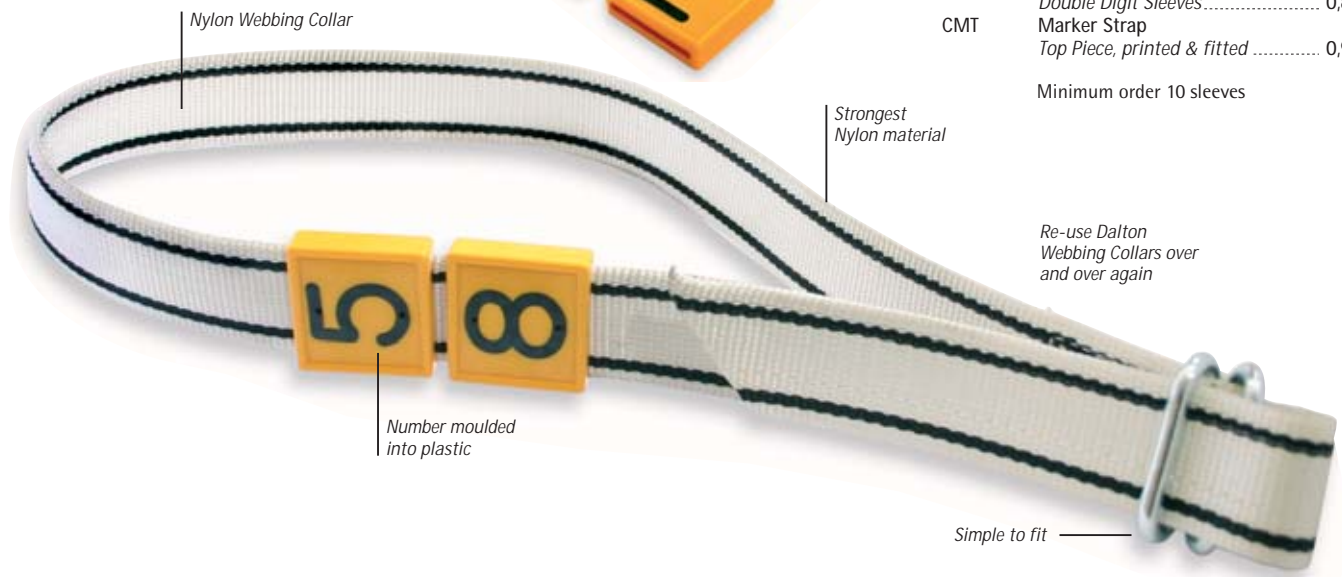

# Neck Strap

- Management
- High Visibility

Neck Tag Colour Range **YE LB WH GN RE**

Tough & strong for transponders and numbers

Re-use Dalton brass buckles over and over again

Shorter version for Jersey's available on request

## PRICING

# Webbing Collar

- ▶ Management
- Re-usable / easy to see

Sleeve Colour Range **YE LB WH GN RE**