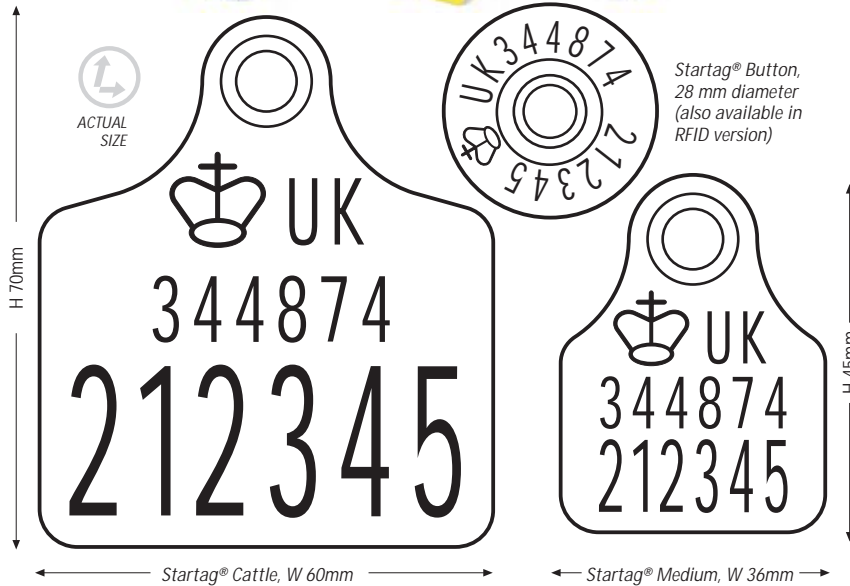

ACTUAL SIZES

ORDER CODE

PRICING

	REPLACEMENTS	
N-RE1	DEFRA Replacement Tag, up to 5.....	3,95
N-RE5	DEFRA Replacement Tag, 6 and over.....	2,50
	Tag, 20 and over.....	2,40
	EXPORT	
NT44E	DEFRA Export Large/Large with barcode on both parts.....	1,65
NT4FE	DEFRA Export Large/I-Tag (FDX) EID with barcode on large tag.....	2,30
NT4ME	DEFRA Export Large/Metaltag with barcode on large tag.....	1,35
	COMBINATIONS	
NT4MU	DEFRA Startag Large/Metaltag Combination.....	1,30
NT44U	DEFRA Startag Large/Large Combination.....	1,60
NT44M	DEFRA Startag Large/Large with space to write on second tag.....	1,60
NT42U	DEFRA Startag Large/Medium Combination.....	1,50
NT40U	DEFRA Startag Large/Button Combination.....	1,35
NT4FU	DEFRA Startag Large/I-Tag (FDX) EID Combination.....	2,30
NT-4U	DEFRA Startag Large Primary Printed.....	1,05
NT-2U	DEFRA Startag Medium Secondary Printed.....	1,05
NT-OU	DEFRA Startag Button Secondary Printed.....	0,85
NT-FU	DEFRA Startag I-Tag (FDX) Button Printed & Encoded.....	1,70
NT-MU	DEFRA Metaltag Printed.....	0,38
	APPLICATORS + PENS	
EPNDP	Permanent Marker pen Bullet & Fine Point in same pack.....	4,25
ACSTA	Startag Applicator (Startag & I-Tag).....	18,00
STPIN	Surettag old plier conversion needle (Startag).....	3,00
ACMET	Metaltag Applicator (Metaltag).....	18,00
ACKET	Old Plier Conversion Insert.....	FREE
	Minimum order quantity 25 tags