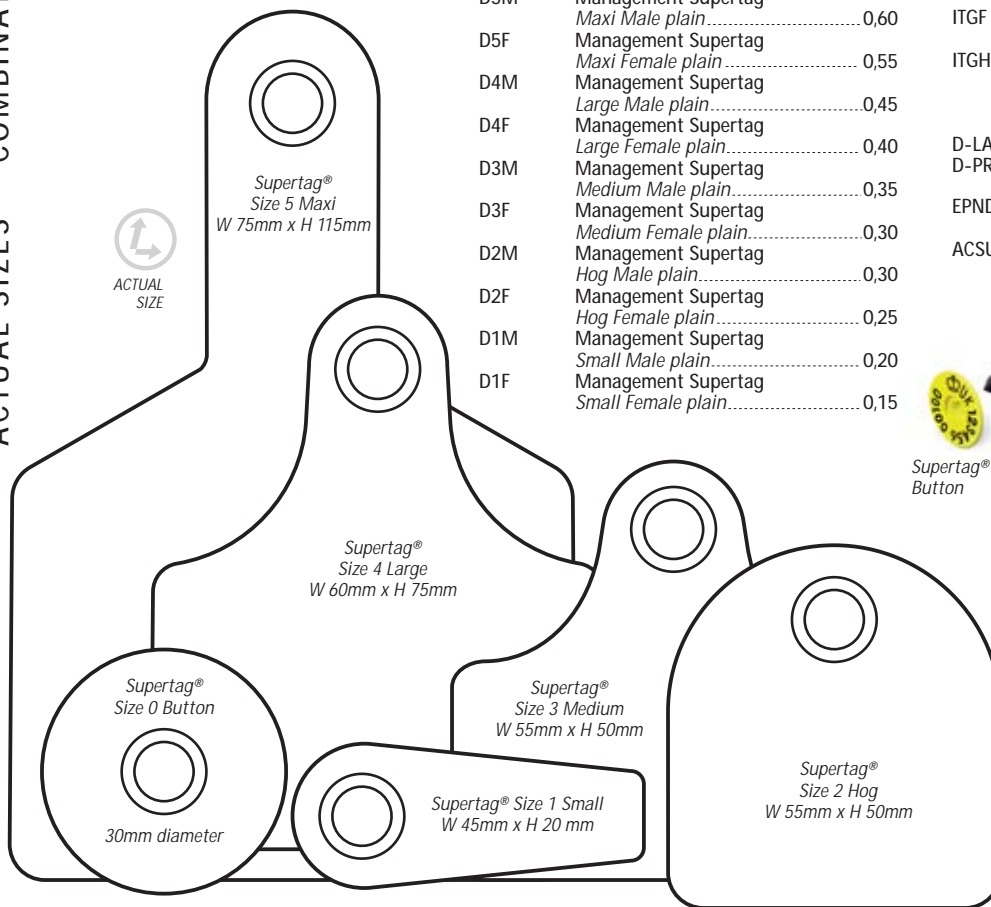

ORDER CODE

PRICING

ORDER CODE	COMBINATION CHOICES	PRICE
D5M	Management Supertag Maxi Male plain	0,60
D5F	Management Supertag Maxi Female plain	0,55
D4M	Management Supertag Large Male plain	0,45
D4F	Management Supertag Large Female plain	0,40
D3M	Management Supertag Medium Male plain	0,35
D3F	Management Supertag Medium Female plain	0,30
D2M	Management Supertag Hog Male plain	0,30
D2F	Management Supertag Hog Female plain	0,25
D1M	Management Supertag Small Male plain	0,20
D1F	Management Supertag Small Female plain	0,15

DOM	Management Supertag Button Male plain	0,20
DOF	Management Supertag Button Female plain	0,15
ITGF	Management Supertag I-Tag Button Female (FDX) plain	1,45
ITGH	Management Supertag I-Tag Button Female (HDX), plain	1,75
Minimum order quantity 25 tags		
PRINTING		
D-LAS	Laser Printing per side add	0,05
D-PRT	Hot Foil Stamping per side add	0,15
APPLICATORS + PENS		
EPNDP	Permanent Marker pen Bullet & Fine Point in same pack	4,25
ACSUP	Supertag Applicator (Supertag)	18,00