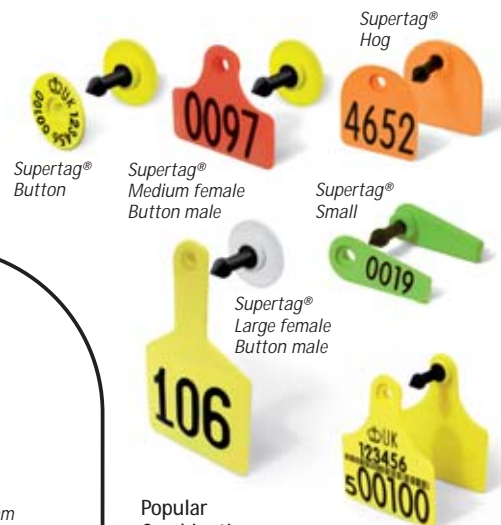

see „How to order“

Supertags® can be branded with your farm logo

High quality Polyurethane in 8 bright colours

All Nylon Design.  
Able to read Electronic Tags when already in plier

Lifetime Guarantee

Ergonomic handle shaped for hand

Each size interchangeable to each other

U.V. Stabilised and Microbial resistant plastic material

No Needle Applicator

Supertag® (ACSUP) Applicator

ORDER CODE

PRICING

ORDER CODE	COMBINATION CHOICES	PRICE
D5M	Management Supertag Maxi Male plain	0,60
D5F	Management Supertag Maxi Female plain	0,55
D4M	Management Supertag Large Male plain	0,45
D4F	Management Supertag Large Female plain	0,40
D3M	Management Supertag Medium Male plain	0,35
D3F	Management Supertag Medium Female plain	0,30
D2M	Management Supertag Hog Male plain	0,30
D2F	Management Supertag Hog Female plain	0,25
D1M	Management Supertag Small Male plain	0,20
D1F	Management Supertag Small Female plain	0,15

DOM	Management Supertag Button Male plain	0,20
DOF	Management Supertag Button Female plain	0,15
ITGF	Management Supertag I-Tag Button Female (FDX) plain	1,45
ITGH	Management Supertag I-Tag Button Female (HDX), plain	1,75
Minimum order quantity 25 tags		
PRINTING		
D-LAS	Laser Printing per side add	0,05
D-PRT	Hot Foil Stamping per side add	0,15
APPLICATORS + PENS		
EPNDP	Permanent Marker pen Bullet & Fine Point in same pack	4,25
ACSUP	Supertag Applicator (Supertag)	18,00

# Neck Strap

- Management
- High Visibility

Neck Tag Colour Range **YE LB WH GN RE**

Tough & strong for transponders and numbers

Re-use Dalton brass buckles over and over again

Shorter version for Jersey's available on request