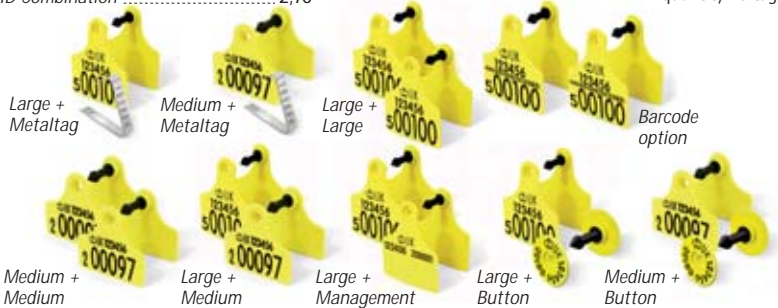

DT3MU	DEFRA Supertag Medium/Metaltag Combination	1,20
DT33U	DEFRA Supertag Medium/Medium Combination	1,40
DT33M	DEFRA Supertag Medium/Medium with space to write on second tag	1,40
DT30U	DEFRA Supertag Medium/Button Combination	1,25
DT3FU	DEFRA Supertag Medium/I-Tag (FDX) EID Combination	2,40
DT3HU	DEFRA Supertag Medium/I-Tag (HDX) EID Combination	2,70
DT-4U	DEFRA Supertag Large Primary Printed	1,05
DT-3U	DEFRA Supertag Medium Primary Printed	1,05
DT-OU	DEFRA Supertag Button Secondary Printed	0,85
DT-FU	DEFRA Supertag I-Tag (FDX) Button Printed & Encoded	2,00
DT-HU	DEFRA Supertag I-Tag (HDX) Button Printed & Encoded	2,40
DT-MU	DEFRA Supertag Metaltag Printed	0,38
APPLICATORS + PENS		
EPNDP	Permanent Marker pen Bullet & Fine Point in same pack	4,25
ACSUP	Supertag Applicator (Supertag)	18,00
ACITC	I-Tag Applicator (I-Tag)	18,00
ACMET	Metaltag Applicator (Metaltag)	18,00
ACKET	Metaltag Old Plier Conversion Insert	FREE

Minimum order quantity 25 tags